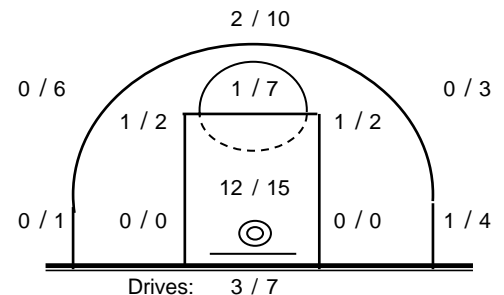

Starters- Subs ratio

Shot Chart

*Ranking= Pts+Rebs+As+St+B-Mished Shots-Tu (Time Played>7min.)

Offense Analysis

Play performance:

Against Defense Types:

Turnovers:

Fast breaks: